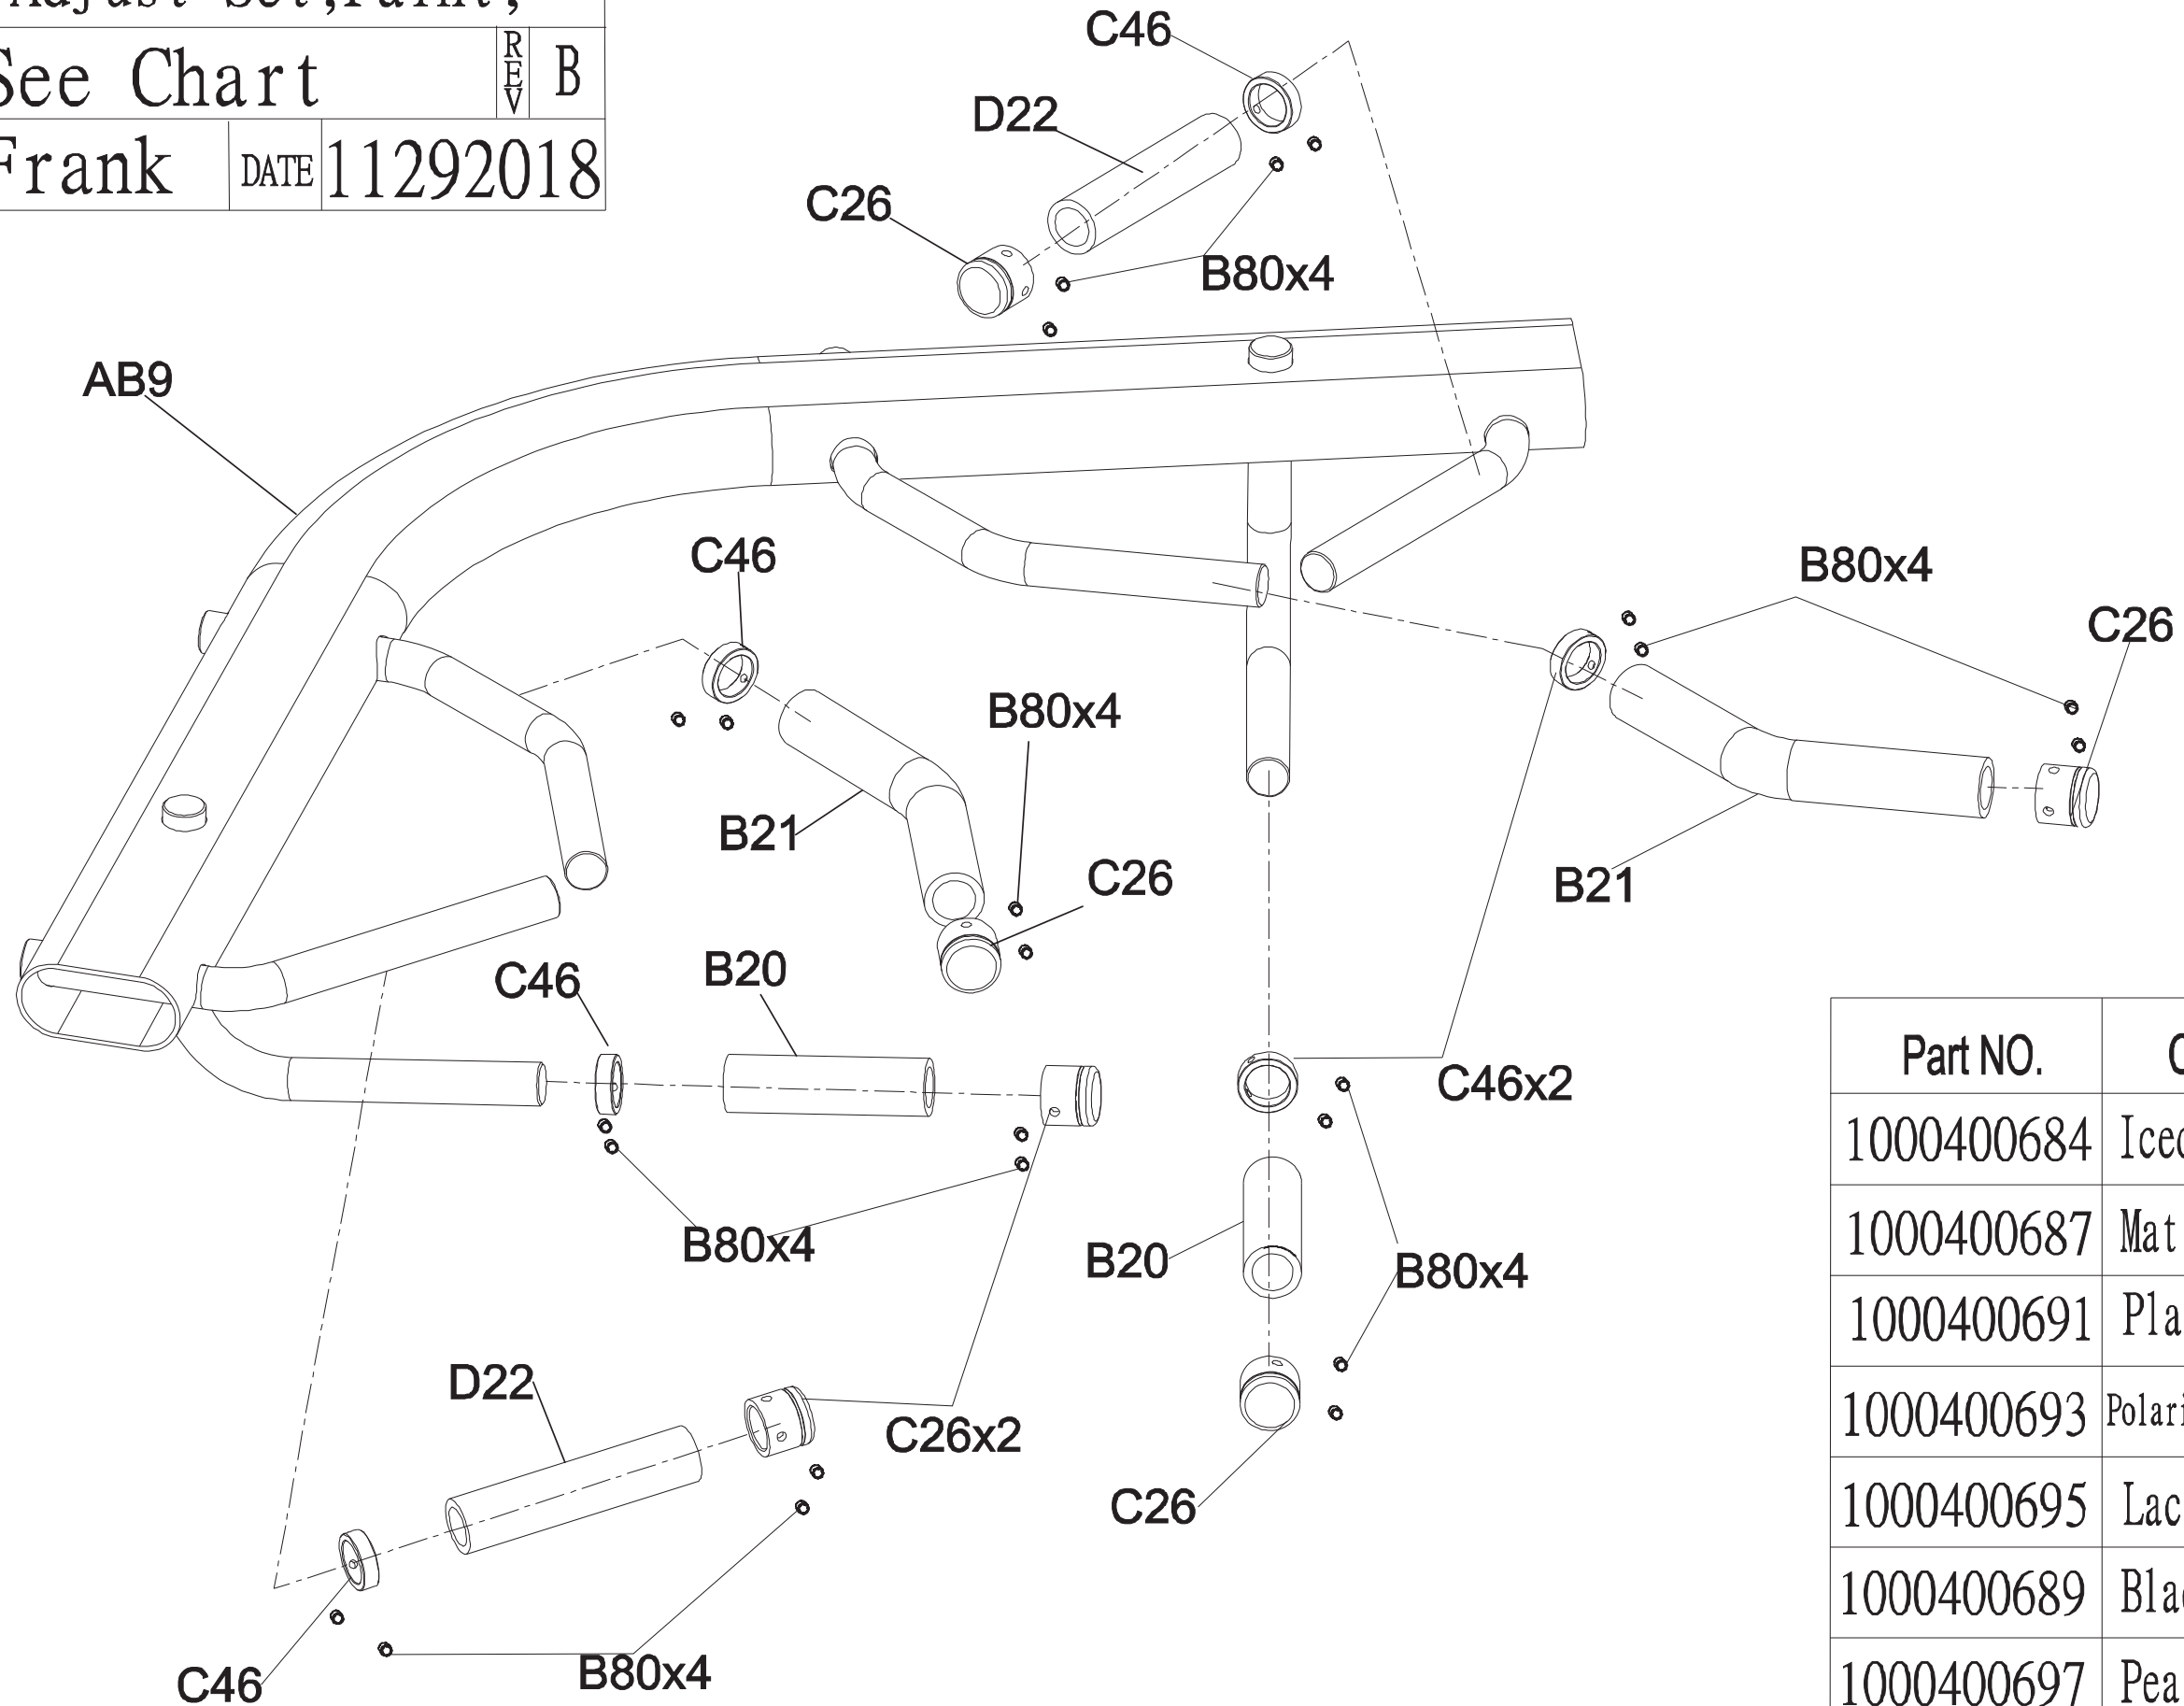

Part NO.	Color
1000400656	Iced Sliver
1000400658	Mat Black
1000400662	Platinum
1000400664	Polarized Titanium
1000400666	Lace White
1000400660	BlackGlossy
1000400668	Pearl White
1000434505	0-PF Purple

DRAWING NO	GM104-SF02		
PART NAME	Base Frame Set;L;Paint;		
PART NO	See Chart	REV	B
APPROVE	Frank	DATE	11292018

Part NO.	Color
1000400670	Iced Sliver
1000400672	Mat Black
1000400676	Platinum
1000400678	Polarized Titanium
1000400680	Lace White
1000400674	BlackGlossy
1000400682	Pearl White
1000434507	0-PF Purple

DRAWING NO	GM104-SF03		
PART NAME	Adjust Set;Paint;		
PART NO	See Chart	REV	B
APPROVE	Frank	DATE	11292018

Part NO.	Color
1000400684	Iced Sliver
1000400687	Mat Black
1000400691	Platinum
1000400693	Polarized Titanium
1000400695	Lace White
1000400689	BlackGlossy
1000400697	Pearl White
1000434511	O-PF Purple

DRAWING NO	GM59-AK23		
PART NAME	Select the group		
PART NO	1000448863	REV	A
APPROVE	WangTao	DATE	2020.01.03