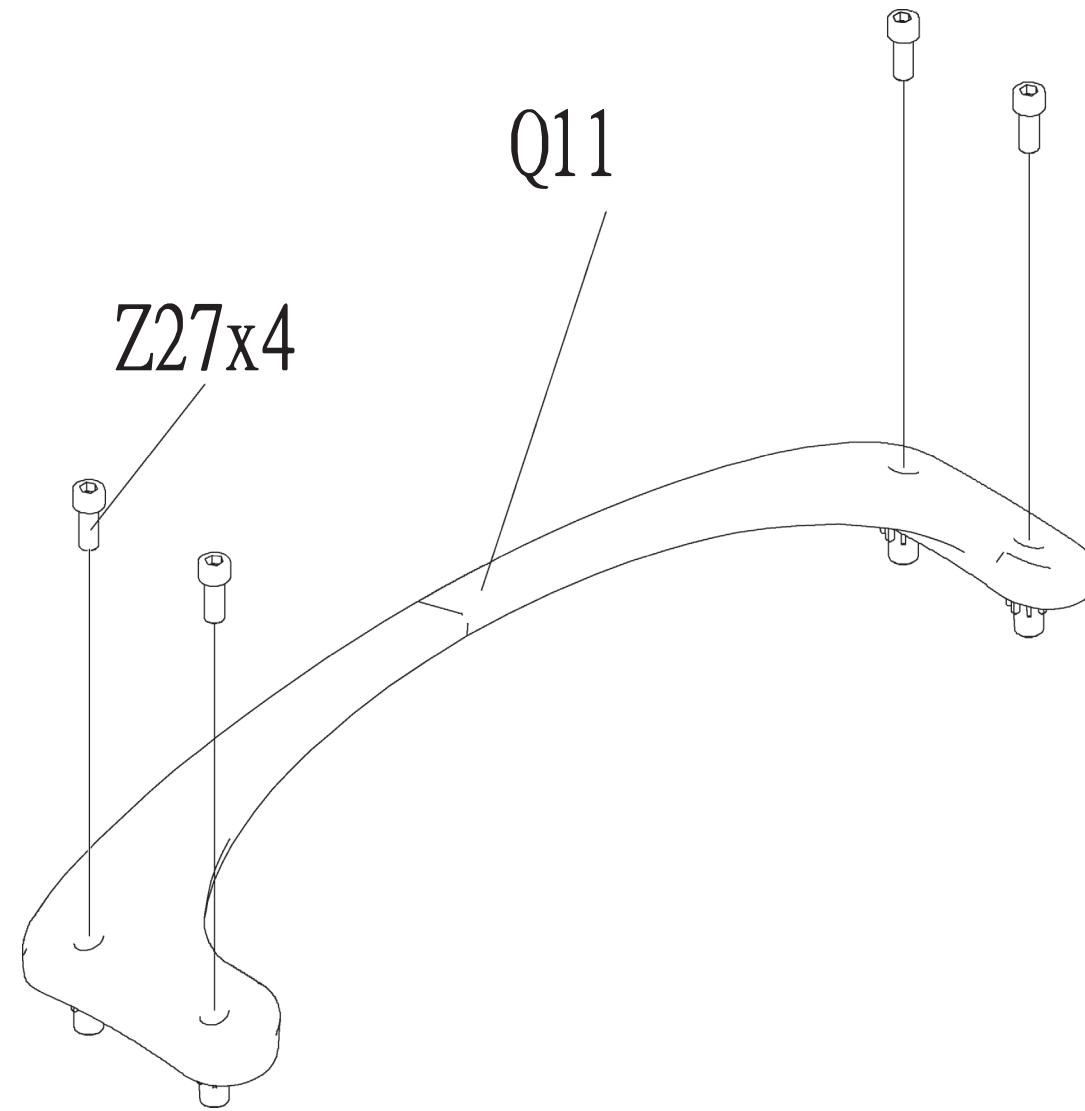

DRAWING NO			
PART NAME	SENSE ORGAN SET		
PART NO	1000200250	REV	A
APPROVE	JOHN	DATE	20120711

Note: Part of Premium Kit Only

DRAWING NO	
PART NAME	SHIELD SET;U
PART NO	1000220477
APPROVE	JOHN
DATE	20120711

REV
A

Note: Part of Premium Kit Only

DRAWING NO	GM59-SF05		
PART NAME	Part Explosive Diagram		
PART NO	1000113110	REV	A
APPROVE	SuYehua	DATE	2023.06.06

DRAWING NO	GM104-SF01		
PART NAME	Base Frame Set;R;Paint;		
PART NO	See Chart	REV	B
APPROVE	Frank	DATE	11292018

Part NO.	Color
1000400656	Iced Sliver
1000400658	Mat Black
1000400662	Platinum
1000400664	Polarized Titanium
1000400666	Lace White
1000400660	BlackGlossy
1000400668	Pearl White
1000434505	0-PF Purple

DRAWING NO	GM104-SF02		
PART NAME	Base Frame Set;L;Paint;		
PART NO	See Chart	REV	B
APPROVE	Frank	DATE	11292018

Part NO.	Color
1000400670	Iced Sliver
1000400672	Mat Black
1000400676	Platinum
1000400678	Polarized Titanium
1000400680	Lace White
1000400674	BlackGlossy
1000400682	Pearl White
1000434507	0-PF Purple

DRAWING NO	GM104-SF03		
PART NAME	Adjust Set;Paint;		
PART NO	See Chart	REV	B
APPROVE	Frank	DATE	11292018