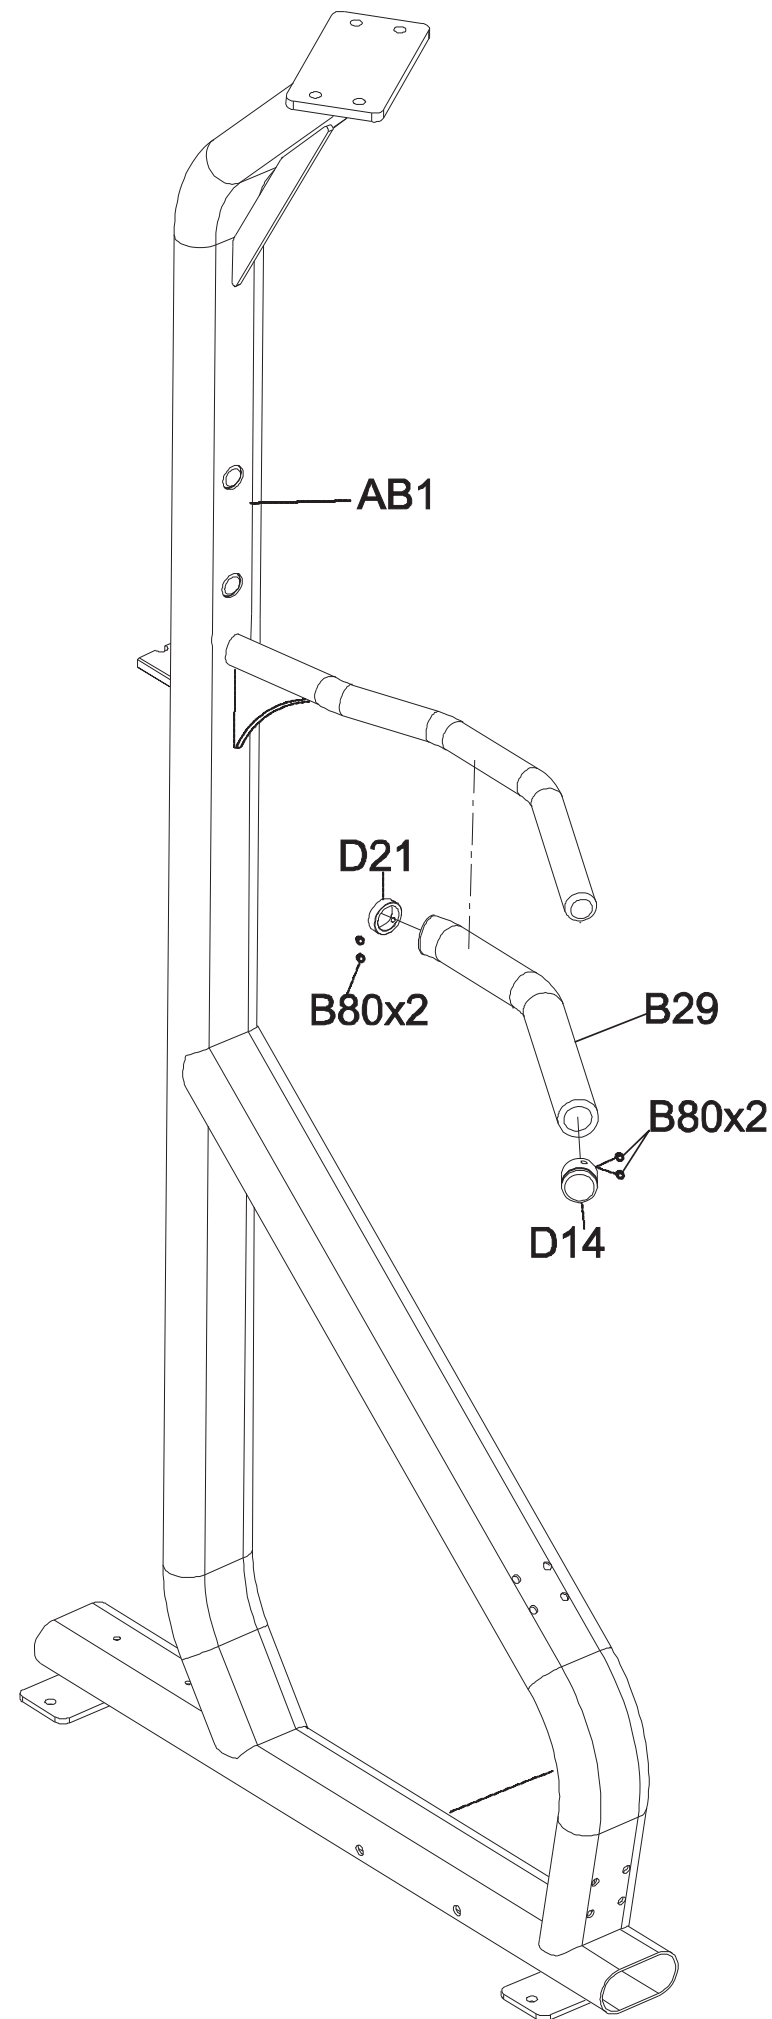

REV
A

Note: Part of Premium Kit Only

DRAWING NO	GM59-SF05		
PART NAME	Part Explosive Diagram		
PART NO	1000113110	REV	A
APPROVE	SuYehua	DATE	2023.06.06

DRAWING NO	GM104-SF01		
PART NAME	Base Frame Set;R;Paint;		
PART NO	See Chart	REV	B
APPROVE	Frank	DATE	11292018

Part NO.	Color
1000400656	Iced Sliver
1000400658	Mat Black
1000400662	Platinum
1000400664	Polarized Titanium
1000400666	Lace White
1000400660	BlackGlossy
1000400668	Pearl White
1000434505	0-PF Purple

DRAWING NO	GM104-SF02		
PART NAME	Base Frame Set;L;Paint;		
PART NO	See Chart	REV	B
APPROVE	Frank	DATE	11292018