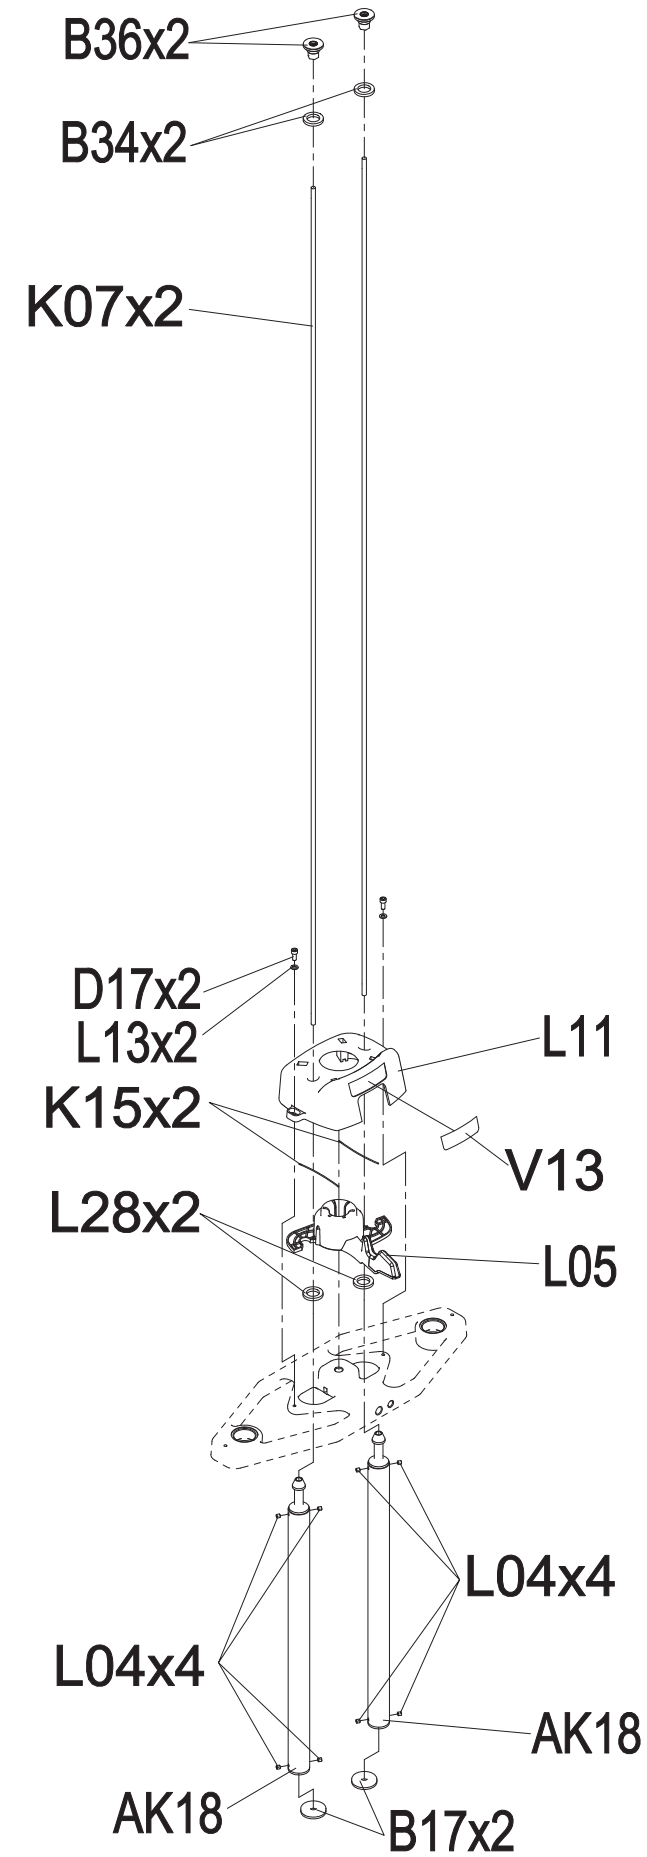

REV
A

Note: Part of Premium Kit Only

DRAWING NO	GM59-SF05		
PART NAME	Part Explosive Diagram		
PART NO	1000113110	REV	A
APPROVE	SuYehua	DATE	2023.06.06

DRAWING NO	GM104-SF01		
PART NAME	Base Frame Set;R;Paint;		
PART NO	See Chart	REV	B
APPROVE	Frank	DATE	11292018

Part NO.	Color
1000400656	Iced Sliver
1000400658	Mat Black
1000400662	Platinum
1000400664	Polarized Titanium
1000400666	Lace White
1000400660	BlackGlossy
1000400668	Pearl White
1000434505	0-PF Purple

DRAWING NO	GM104-SF02		
PART NAME	Base Frame Set;L;Paint;		
PART NO	See Chart	REV	B
APPROVE	Frank	DATE	11292018