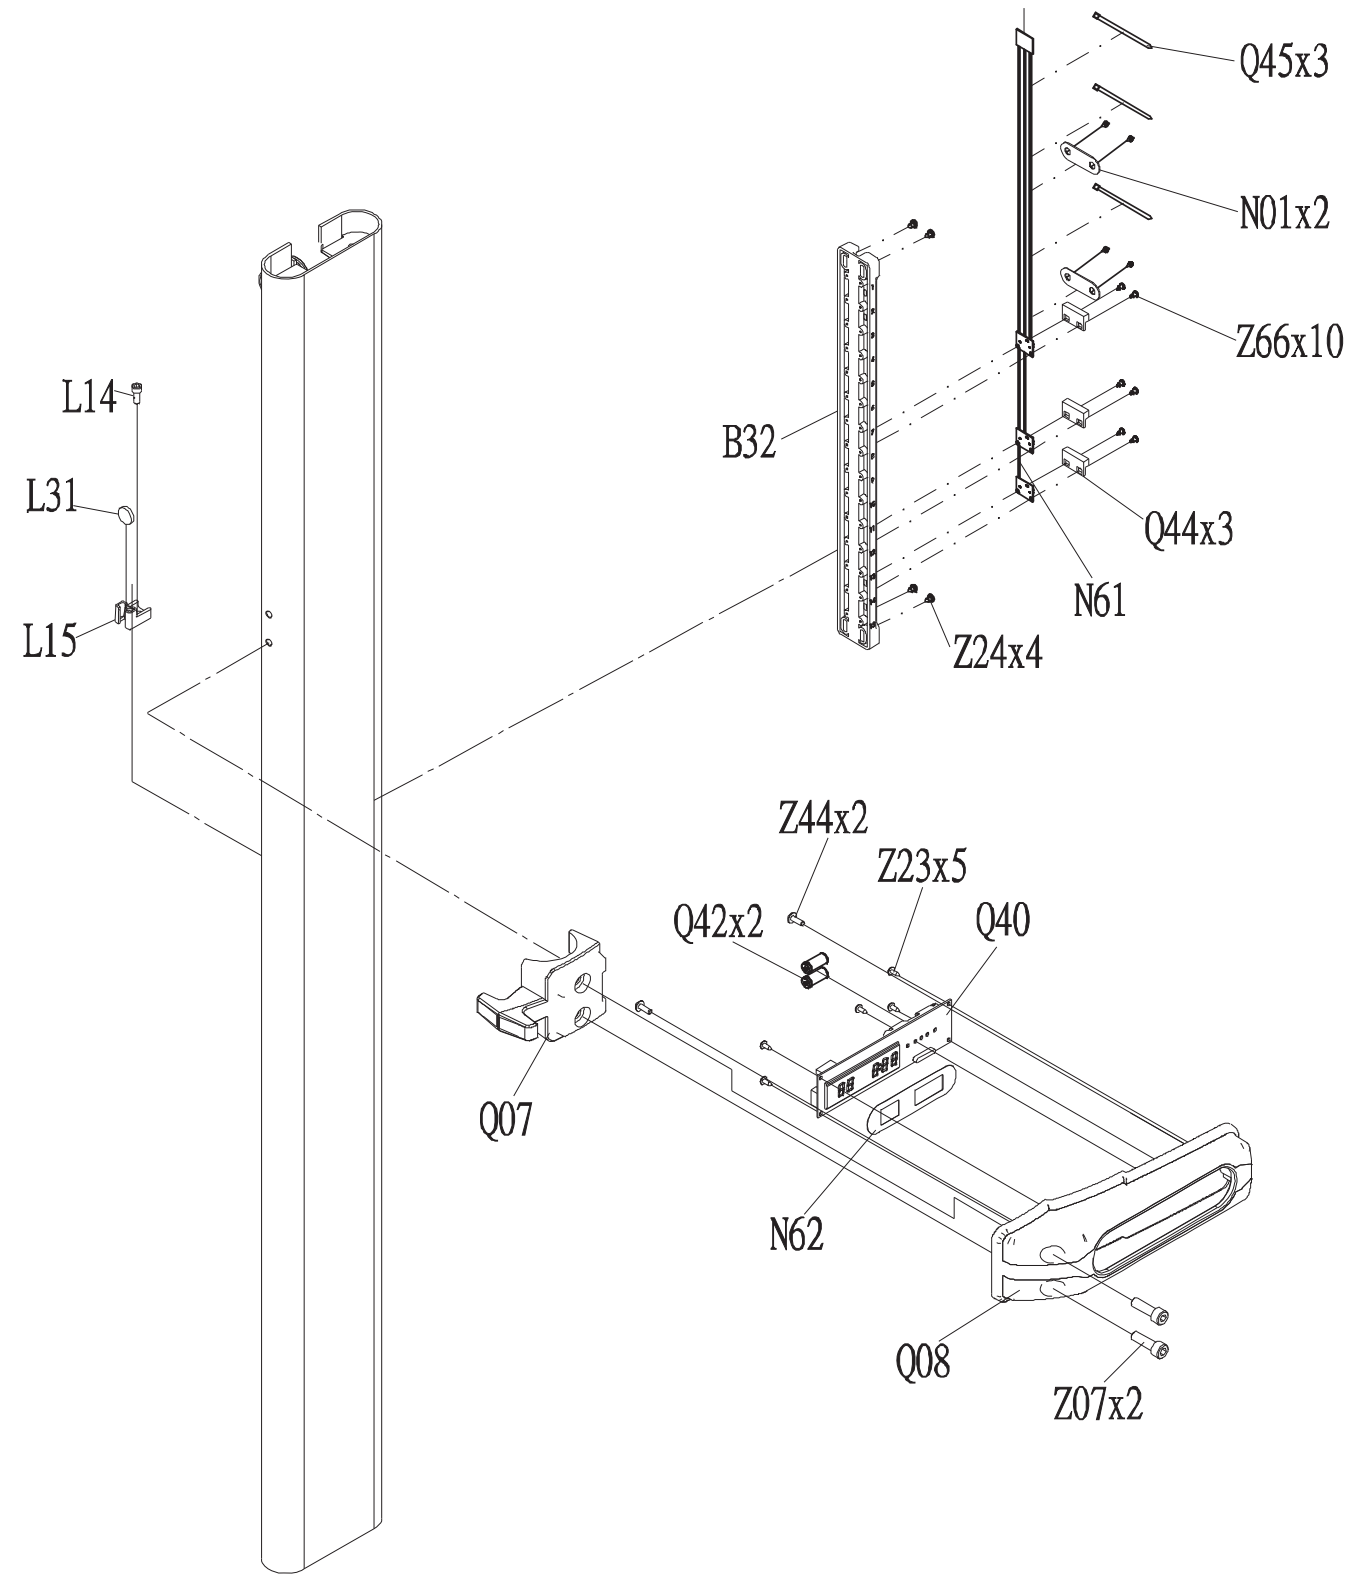

DRAWING NO			
PART NAME	SENSE ORGAN SET		
PART NO	1000200250	REV	A
APPROVE	JOHN	DATE	20120711

Note: Part of Premium Kit Only

DRAWING NO	
PART NAME	SHIELD SET;U
PART NO	1000220477
APPROVE	JOHN
DATE	20120711

REV
A

Note: Part of Premium Kit Only

DRAWING NO	GM59-SF05		
PART NAME	Part Explosive Diagram		
PART NO	1000113110	REV	A
APPROVE	SuYehua	DATE	2023.06.06

DRAWING NO	GM104-SF01		
PART NAME	Base Frame Set;R;Paint;		
PART NO	See Chart	REV	B
APPROVE	Frank	DATE	11292018

B48	004476-Z	BOLT SH M8X16
B50	020489-A	Washer Arc 10.2x20.0x1.5t Chromed
B58	1000381696	Rubber Sleeve Guide Rod down NBR GM104
B59	1000378258	Air Stick 30KG Diam.22.5xDiam.10X300
B62	1000108799	Screw RND M8x1.25Px25L HS CHM BP G8.8
B63	1000394412	Lock Block Sung Base 20# Chrome GM104-K
B68	1000394413	Cushion NBR Diam.60x12 GM104-KM
B71	1000231572	SCREW SH M10X1.5PX20L HS BP CHM
B74	020117-AD	SCREW SH M10X1.5PX125L HS CHM
B76	1000233200	PLASTIC COVER NBR BL
B80	084241	Screw Set M6X1.0PX5L BP POT
C02	1000379026	Pedal-Extrawork PU Spray-On 8.0T GM104
C18	1000463037	Tube Cap EPDM+PP BL/Black C 50.5x100
C26	009371-E	Cap Grip GM03
C27	073573	Pulley 115mm
C46	009356-B	Stopper Mast Foam AL6061 GM03
D14	009372-E	Cap Grip GM02
D17	1000108801	Screw RND M5x0.8Px15L HS CHM BP G8.8
D21	009355-B	Stopper Mast Foam AL6061 GM02
D22	086711	Foam Grip 25.4x3.0x517 GM28-D21
F14	1000097111	Nut Steel Rope M12x1.75P Cr Plate
G05	1000371671	Cushion PU FW320
G13	1000098704	Stopper Pad Black GM43
G55	1000394128	Fixing Plate RD painting Iced Sliver G
H01	1000487589	Stopper Block SBR BL/Black C FW202
J16	1000371862	Axle, Swivel Swivel Axle Down 40CRMO Chr
K06	1000393190	Fixing Pin Rop 45# Chrome GM101-KM 27.
K07	1000113102	Guide Rod SUS304 Diam.6X1421.7 GM59
K15	1000204997	Steel Weight Plate Up 1080 Spring Steel
K17	1000202352	Cushion Guide Rod
K19	009367-A	Pin Spring 11X70L(65MN) GM21
K31	1000218377	WASHER FLT Diam.16.2xDiam.37.0X1.5T - BA
K37	1000209625	GUIDE ROD 45 - WEGHT PLATE
K38	1000102915	Circlip E Type E-15 Cr Plate