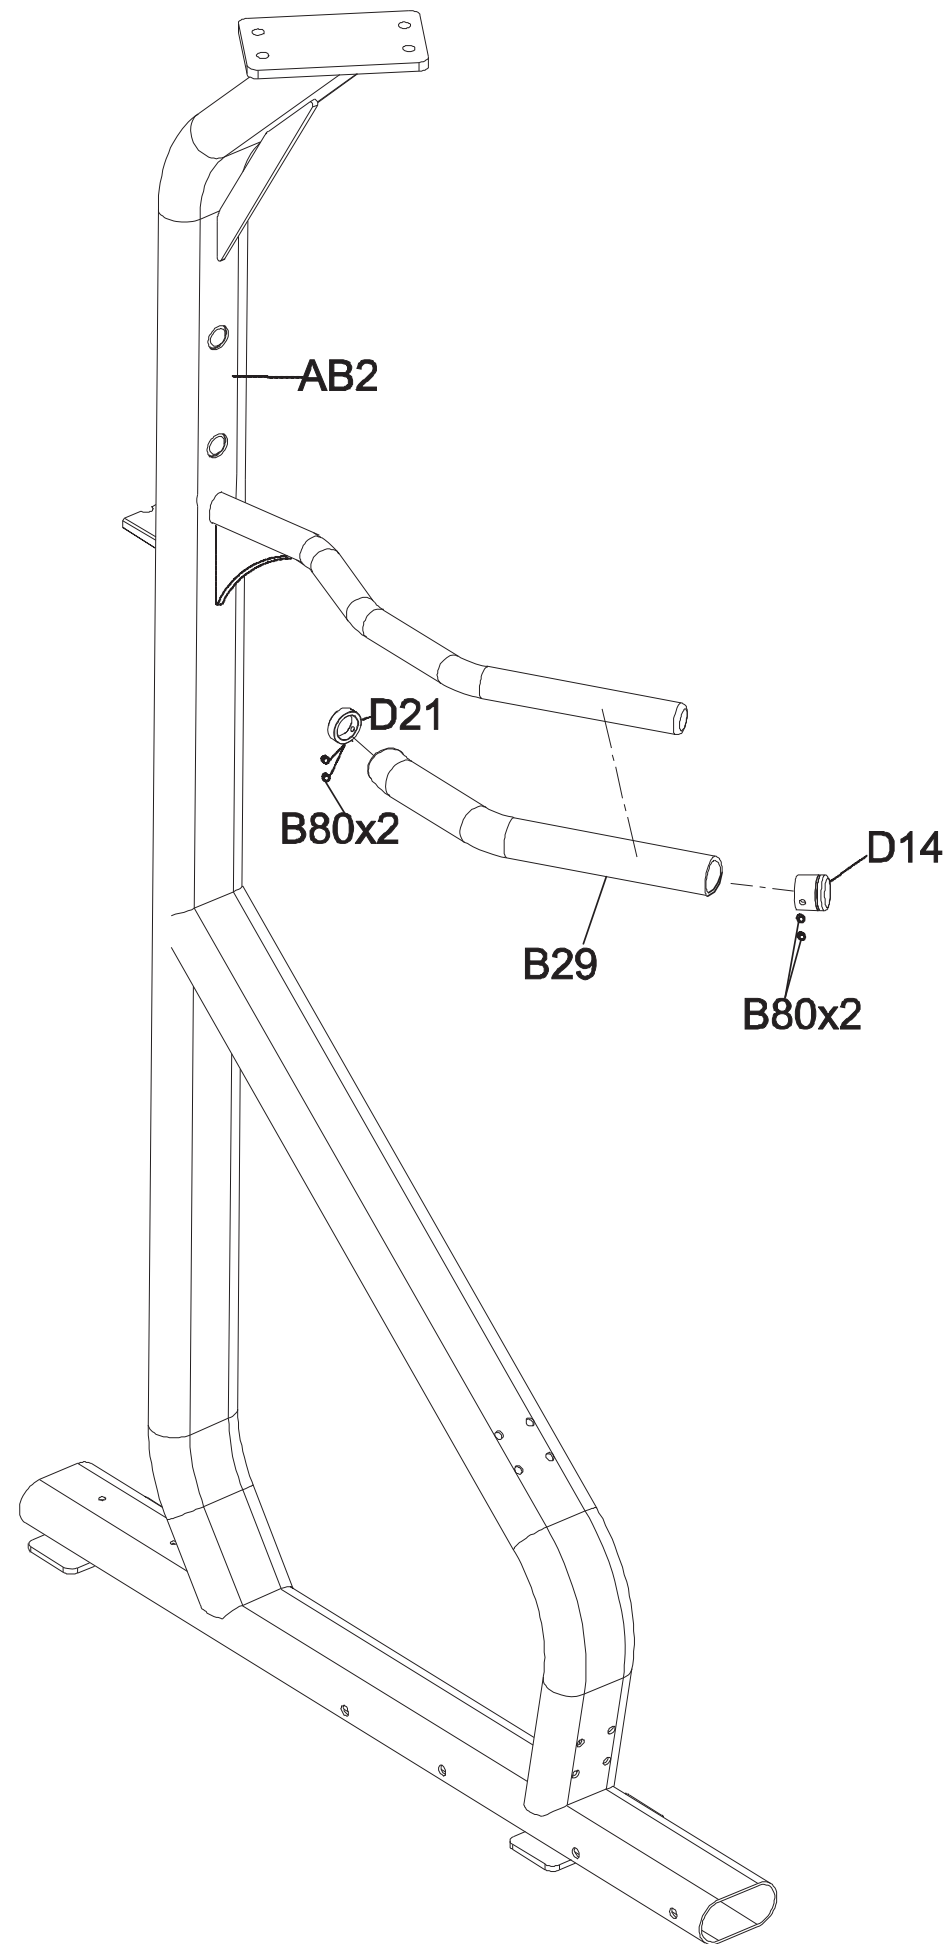

REV
A

Note: Part of Premium Kit Only

DRAWING NO	GM59-SF05		
PART NAME	Part Explosive Diagram		
PART NO	1000113110	REV	A
APPROVE	SuYehua	DATE	2023.06.06

DRAWING NO	GM104-SF01		
PART NAME	Base Frame Set;R;Paint;		
PART NO	See Chart	REV	B
APPROVE	Frank	DATE	11292018

Part NO.	Color
1000400656	Iced Sliver
1000400658	Mat Black
1000400662	Platinum
1000400664	Polarized Titanium
1000400666	Lace White
1000400660	BlackGlossy
1000400668	Pearl White
1000434505	0-PF Purple

DRAWING NO	GM104-SF02		
PART NAME	Base Frame Set;L;Paint;		
PART NO	See Chart	REV	B
APPROVE	Frank	DATE	11292018